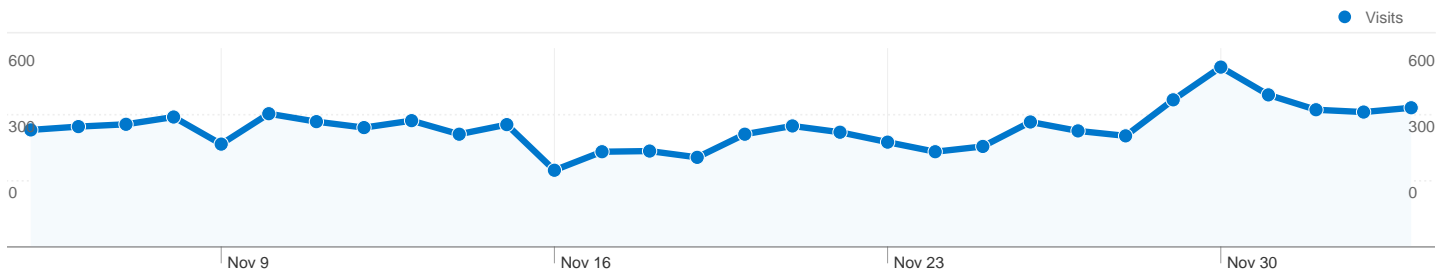

All traffic sources sent a total of 10,831 visits

- 30.89% Direct Traffic
- 12.51% Referring Sites
- 56.60% Search Engines

- Search Engines
  6,130.00 (56.60%)
- Direct Traffic
  3,346.00 (30.89%)
- Referring Sites
  1,355.00 (12.51%)

Top Traffic Sources

Sources	Visits	% visits	Keywords	Visits	% visits
google (organic)	5,795	53.50%	giony	1,045	17.05%
(direct) ((none))	3,346	30.89%	giony.ro	989	16.13%
giony.ro (referral)	437	4.03%	pindu	125	2.04%
images.google.ro (referral)	249	2.30%	www.giony.ro	109	1.78%
search (organic)	166	1.53%	steaua di vreami	101	1.65%