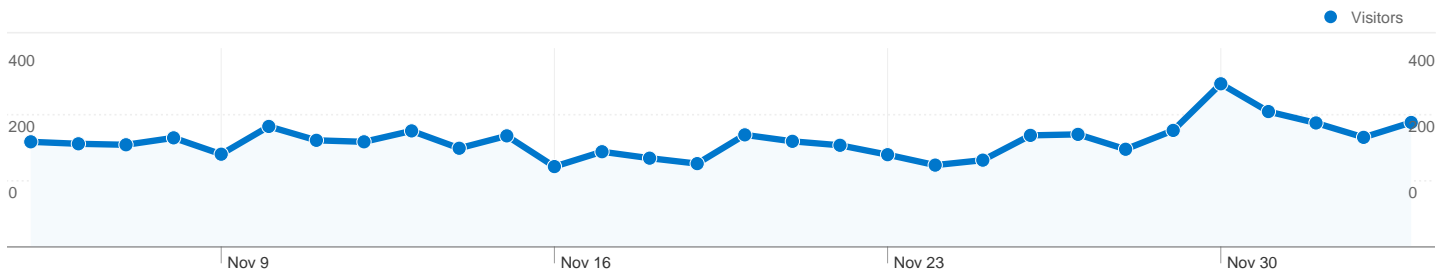

Site Usage

10,831 Visits

26.72% Bounce Rate

109,956 Pageviews

00:08:58 Avg. Time on Site

10.15 Pages/Visit

23.25% % New Visits

Visitors Overview

Visitors Overview

Visitors
3,182

3,182 people visited this site

10,831 Visits

3,182 Absolute Unique Visitors

109,956 Pageviews

10.15 Average Pageviews

00:08:58 Time on Site

3,182 people visited this site

10,831 Visits

3,182 Absolute Unique Visitors

109,956 Pageviews

10.15 Average Pageviews

00:08:58 Time on Site

26.72% Bounce Rate

23.25% New Visits

10,831 visits came from 34 countries/territories

Site Usage

Country/Territory	Visits	Pages/Visit	Avg. Time on Site	% New Visits	Bounce Rate
Visits 10,831 % of Site Total: 100.00%	Pages/Visit 10.15 Site Avg: 10.15 (0.00%)	Avg. Time on Site 00:08:58 Site Avg: 00:08:58 (0.00%)	% New Visits 23.34% Site Avg: 23.25% (0.40%)	Bounce Rate 26.72% Site Avg: 26.72% (0.00%)	
Romania	10,333	10.37	00:09:08	23.39%	26.23%
Germany	213	3.57	00:03:07	4.69%	37.09%
(not set)	71	4.77	00:03:27	12.68%	29.58%
Italy	61	9.34	00:08:59	22.95%	34.43%
Spain	38	9.26	00:08:03	42.11%	31.58%
United States	32	8.75	00:09:54	28.12%	34.38%
Greece	10	3.10	00:01:29	90.00%	30.00%
Norway	9	4.11	00:08:26	0.00%	33.33%
Austria	8	8.38	00:09:24	25.00%	50.00%