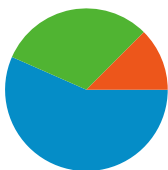

Traffic Sources Overview

- Search Engines
  6,130.00 (56.60%)
- Direct Traffic
  3,346.00 (30.89%)
- Referring Sites
  1,355.00 (12.51%)

Content Overview

Pages	Pageviews	% Pageviews
/	6,053	5.50%
/versuri	3,188	2.90%
/playlists	1,747	1.59%
/versuri-a/muzica-pindu/1/1	988	0.90%
/mp3player	838	0.76%