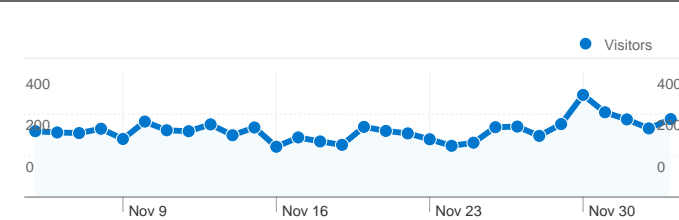

Site Usage

10,831 Visits

26.72% Bounce Rate

109,956 Pageviews

00:08:58 Avg. Time on Site

10.15 Pages/Visit

23.25% % New Visits

Visitors Overview

Visitors Overview

Visitors
3,182

3,182 people visited this site

10,831 Visits

3,182 Absolute Unique Visitors

109,956 Pageviews

10.15 Average Pageviews

00:08:58 Time on Site

3,182 people visited this site

10,831 Visits

3,182 Absolute Unique Visitors

109,956 Pageviews

10.15 Average Pageviews

00:08:58 Time on Site

26.72% Bounce Rate

23.25% New Visits

10,831 visits came from 34 countries/territories

Site Usage

Country/Territory	Visits	Pages/Visit	Avg. Time on Site	% New Visits	Bounce Rate
Visits 10,831 % of Site Total: 100.00%	Pages/Visit 10.15 Site Avg: 10.15 (0.00%)	Avg. Time on Site 00:08:58 Site Avg: 00:08:58 (0.00%)	% New Visits 23.34% Site Avg: 23.25% (0.40%)	Bounce Rate 26.72% Site Avg: 26.72% (0.00%)	
Romania	10,333	10.37	00:09:08	23.39%	26.23%
Germany	213	3.57	00:03:07	4.69%	37.09%
(not set)	71	4.77	00:03:27	12.68%	29.58%
Italy	61	9.34	00:08:59	22.95%	34.43%
Spain	38	9.26	00:08:03	42.11%	31.58%
United States	32	8.75	00:09:54	28.12%	34.38%
Greece	10	3.10	00:01:29	90.00%	30.00%
Norway	9	4.11	00:08:26	0.00%	33.33%
Austria	8	8.38	00:09:24	25.00%	50.00%