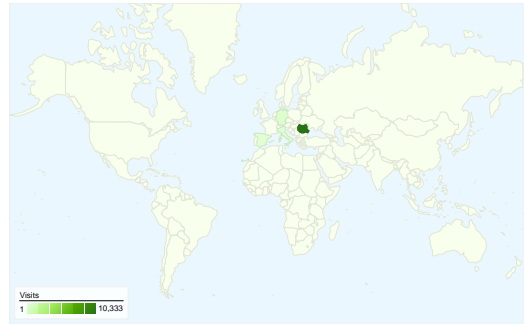

Site Usage

10,831 Visits

26.72% Bounce Rate

109,956 Pageviews

00:08:58 Avg. Time on Site

10.15 Pages/Visit

23.25% % New Visits

Visitors Overview

Visitors
3,182

Map Overlay world

Traffic Sources Overview

- Search Engines
6,130.00 (56.60%)
- Direct Traffic
3,346.00 (30.89%)
- Referring Sites
1,355.00 (12.51%)

Content Overview

Pages	Pageviews	% Pageviews
/	6,053	5.50%
/versuri	3,188	2.90%
/playlists	1,747	1.59%
/versuri-a/muzica-pindu/1/1	988	0.90%
/mp3player	838	0.76%

Visitors Overview

Visitors
3,182

3,182 people visited this site

10,831 Visits

3,182 Absolute Unique Visitors

109,956 Pageviews

10.15 Average Pageviews

00:08:58 Time on Site

10,831 visits came from 34 countries/territories

Site Usage

Country/Territory	Visits	Pages/Visit	Avg. Time on Site	% New Visits	Bounce Rate
Visits 10,831 % of Site Total: 100.00%	Pages/Visit 10.15 Site Avg: 10.15 (0.00%)	Avg. Time on Site 00:08:58 Site Avg: 00:08:58 (0.00%)	% New Visits 23.34% Site Avg: 23.25% (0.40%)	Bounce Rate 26.72% Site Avg: 26.72% (0.00%)	
Romania	10,333	10.37	00:09:08	23.39%	26.23%
Germany	213	3.57	00:03:07	4.69%	37.09%
(not set)	71	4.77	00:03:27	12.68%	29.58%
Italy	61	9.34	00:08:59	22.95%	34.43%
Spain	38	9.26	00:08:03	42.11%	31.58%
United States	32	8.75	00:09:54	28.12%	34.38%
Greece	10	3.10	00:01:29	90.00%	30.00%
Norway	9	4.11	00:08:26	0.00%	33.33%
Austria	8	8.38	00:09:24	25.00%	50.00%