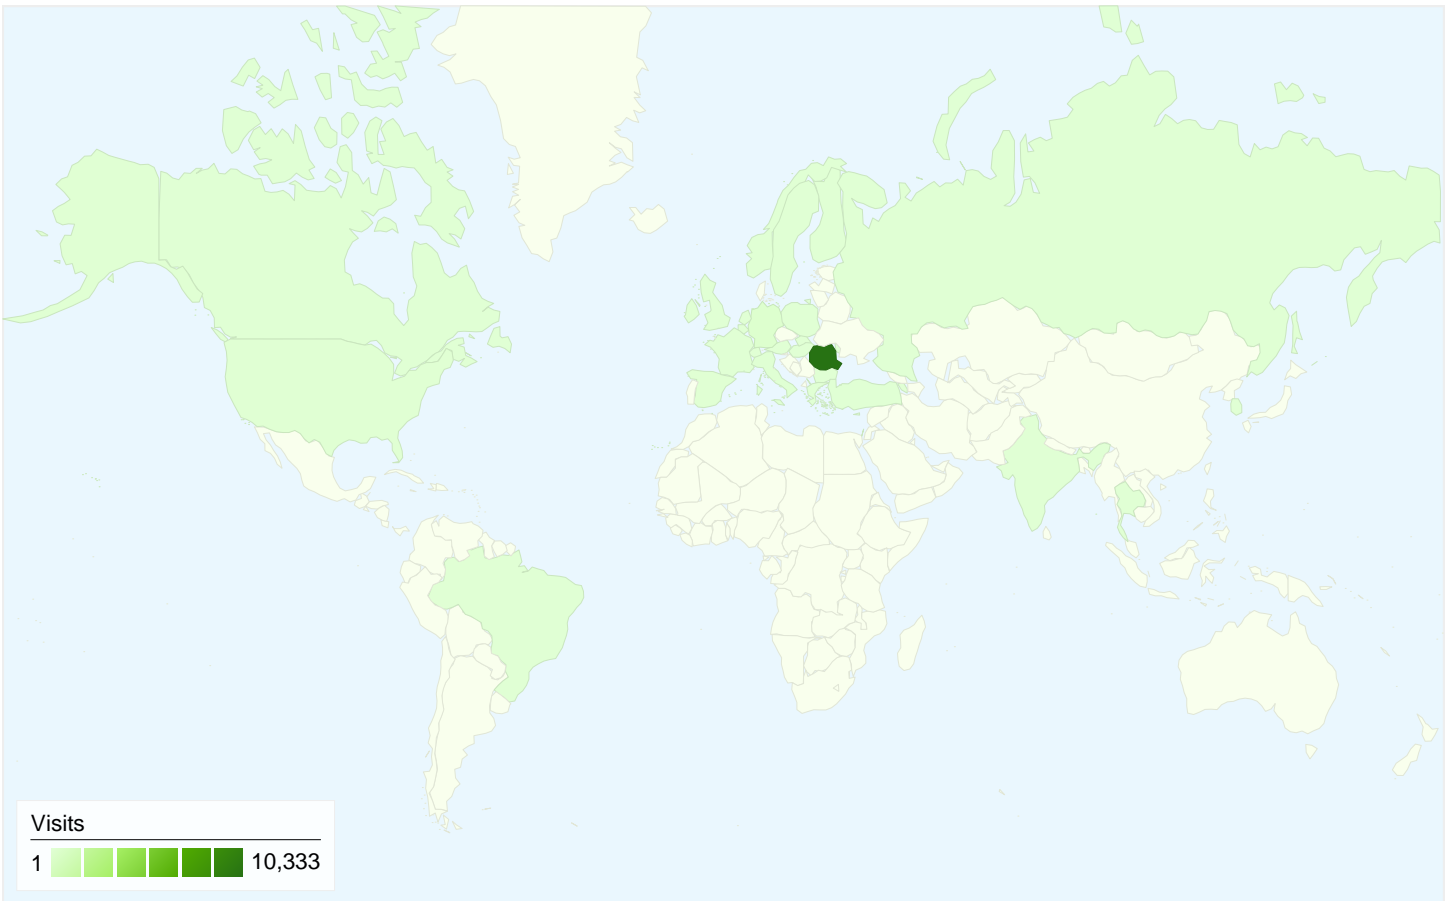

Visitors
3,182

Map Overlay world

Traffic Sources Overview

- Search Engines
6,130.00 (56.60%)
- Direct Traffic
3,346.00 (30.89%)
- Referring Sites
1,355.00 (12.51%)

Content Overview

Pages	Pageviews	% Pageviews
/	6,053	5.50%
/versuri	3,188	2.90%
/playlists	1,747	1.59%
/versuri-a/muzica-pindu/1/1	988	0.90%
/mp3player	838	0.76%

All traffic sources sent a total of 10,831 visits

-  30.89% Direct Traffic
-  12.51% Referring Sites
-  56.60% Search Engines

- Search Engines
6,130.00 (56.60%)
- Direct Traffic
3,346.00 (30.89%)
- Referring Sites
1,355.00 (12.51%)

3,182 people visited this site

10,831 Visits

3,182 Absolute Unique Visitors

109,956 Pageviews

10.15 Average Pageviews

00:08:58 Time on Site

26.72% Bounce Rate

23.25% New Visits

10,831 visits came from 34 countries/territories

Site Usage

Country/Territory	Visits	Pages/Visit	Avg. Time on Site	% New Visits	Bounce Rate
Visits 10,831 % of Site Total: 100.00%	Pages/Visit 10.15 Site Avg: 10.15 (0.00%)	Avg. Time on Site 00:08:58 Site Avg: 00:08:58 (0.00%)	% New Visits 23.34% Site Avg: 23.25% (0.40%)	Bounce Rate 26.72% Site Avg: 26.72% (0.00%)	
Romania	10,333	10.37	00:09:08	23.39%	26.23%
Germany	213	3.57	00:03:07	4.69%	37.09%
(not set)	71	4.77	00:03:27	12.68%	29.58%
Italy	61	9.34	00:08:59	22.95%	34.43%
Spain	38	9.26	00:08:03	42.11%	31.58%
United States	32	8.75	00:09:54	28.12%	34.38%
Greece	10	3.10	00:01:29	90.00%	30.00%
Norway	9	4.11	00:08:26	0.00%	33.33%
Austria	8	8.38	00:09:24	25.00%	50.00%