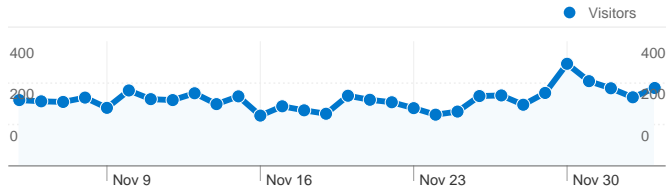

Site Usage

10,831 Visits

26.72% Bounce Rate

109,956 Pageviews

00:08:58 Avg. Time on Site

10.15 Pages/Visit

23.25% % New Visits

Visitors Overview

Visitors Overview

Visitors
3,182

3,182 people visited this site

10,831 Visits

3,182 Absolute Unique Visitors

109,956 Pageviews

10.15 Average Pageviews

00:08:58 Time on Site

3,182 people visited this site

10,831 Visits

3,182 Absolute Unique Visitors

109,956 Pageviews

10.15 Average Pageviews

00:08:58 Time on Site

26.72% Bounce Rate

23.25% New Visits

10,831 visits came from 34 countries/territories

Site Usage

Country/Territory	Visits	Pages/Visit	Avg. Time on Site	% New Visits	Bounce Rate
Visits 10,831 % of Site Total: 100.00%	Pages/Visit 10.15 Site Avg: 10.15 (0.00%)	Avg. Time on Site 00:08:58 Site Avg: 00:08:58 (0.00%)	% New Visits 23.34% Site Avg: 23.25% (0.40%)	Bounce Rate 26.72% Site Avg: 26.72% (0.00%)	
Romania	10,333	10.37	00:09:08	23.39%	26.23%
Germany	213	3.57	00:03:07	4.69%	37.09%
(not set)	71	4.77	00:03:27	12.68%	29.58%
Italy	61	9.34	00:08:59	22.95%	34.43%
Spain	38	9.26	00:08:03	42.11%	31.58%
United States	32	8.75	00:09:54	28.12%	34.38%
Greece	10	3.10	00:01:29	90.00%	30.00%
Norway	9	4.11	00:08:26	0.00%	33.33%
Austria	8	8.38	00:09:24	25.00%	50.00%