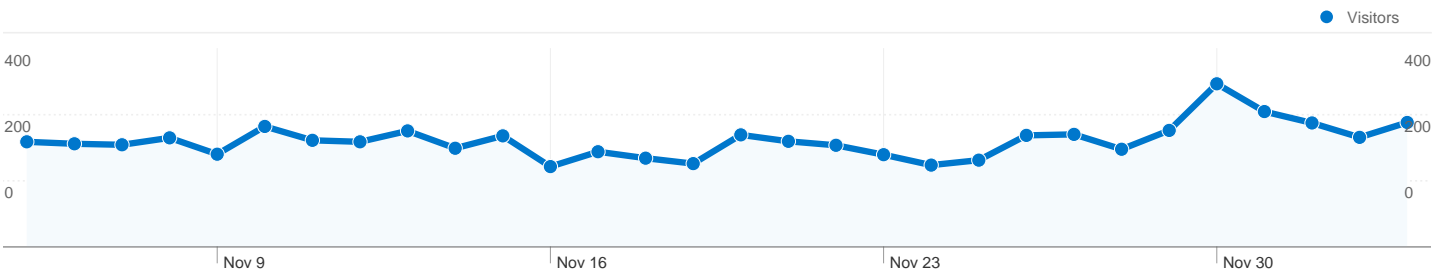

Visitors Overview

Visitors
3,182

3,182 people visited this site

10,831 Visits

3,182 Absolute Unique Visitors

109,956 Pageviews

10.15 Average Pageviews

00:08:58 Time on Site

All traffic sources sent a total of 10,831 visits

-  30.89% Direct Traffic
-  12.51% Referring Sites
-  56.60% Search Engines

- Search Engines
6,130.00 (56.60%)
- Direct Traffic
3,346.00 (30.89%)
- Referring Sites
1,355.00 (12.51%)

3,182 people visited this site

10,831 Visits

3,182 Absolute Unique Visitors

109,956 Pageviews

10.15 Average Pageviews

00:08:58 Time on Site

26.72% Bounce Rate

23.25% New Visits

10,831 visits came from 34 countries/territories

Site Usage

Country/Territory	Visits	Pages/Visit	Avg. Time on Site	% New Visits	Bounce Rate
Visits 10,831 % of Site Total: 100.00%	Pages/Visit 10.15 Site Avg: 10.15 (0.00%)	Avg. Time on Site 00:08:58 Site Avg: 00:08:58 (0.00%)	% New Visits 23.34% Site Avg: 23.25% (0.40%)	Bounce Rate 26.72% Site Avg: 26.72% (0.00%)	
Romania	10,333	10.37	00:09:08	23.39%	26.23%
Germany	213	3.57	00:03:07	4.69%	37.09%
(not set)	71	4.77	00:03:27	12.68%	29.58%
Italy	61	9.34	00:08:59	22.95%	34.43%
Spain	38	9.26	00:08:03	42.11%	31.58%
United States	32	8.75	00:09:54	28.12%	34.38%
Greece	10	3.10	00:01:29	90.00%	30.00%
Norway	9	4.11	00:08:26	0.00%	33.33%
Austria	8	8.38	00:09:24	25.00%	50.00%