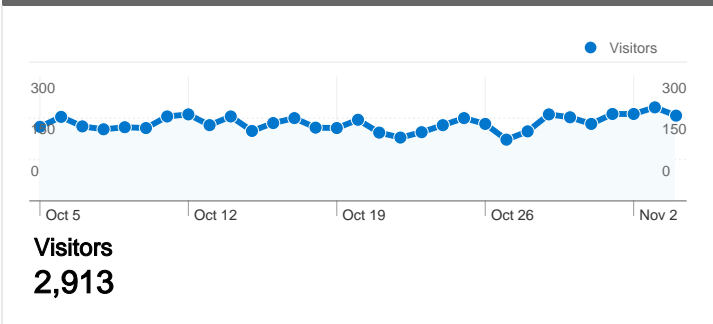

Site Usage

9,564 Visits

28.18% Bounce Rate

86,136 Pageviews

00:08:53 Avg. Time on Site

9.01 Pages/Visit

24.70% % New Visits

Visitors Overview

Visitors Overview

2,913 people visited this site

9,564 Visits

2,913 Absolute Unique Visitors

86,136 Pageviews

9.01 Average Pageviews

00:08:53 Time on Site

28.18% Bounce Rate

2,913 people visited this site

9,564 Visits

2,913 Absolute Unique Visitors

86,136 Pageviews

9.01 Average Pageviews

00:08:53 Time on Site

28.18% Bounce Rate

24.70% New Visits

9,564 visits came from 33 countries/territories

Site Usage

Country/Territory	Visits	Pages/Visit	Avg. Time on Site	% New Visits	Bounce Rate
Visits 9,564 % of Site Total: 100.00%	Pages/Visit 9.01 Site Avg: 9.01 (0.00%)	Avg. Time on Site 00:08:53 Site Avg: 00:08:53 (0.00%)	% New Visits 24.83% Site Avg: 24.70% (0.55%)	Bounce Rate 28.18% Site Avg: 28.18% (0.00%)	
Romania	9,281	9.10	00:08:59	24.19%	27.92%
(not set)	58	3.66	00:02:15	13.79%	25.86%
Italy	51	5.06	00:06:25	50.98%	47.06%
United States	31	3.90	00:02:48	41.94%	38.71%
Spain	20	4.00	00:05:37	40.00%	35.00%
Germany	17	17.59	00:12:05	52.94%	35.29%
United Kingdom	15	17.13	00:10:48	26.67%	6.67%
Greece	13	5.54	00:08:25	53.85%	23.08%
Netherlands	10	6.70	00:12:08	40.00%	20.00%