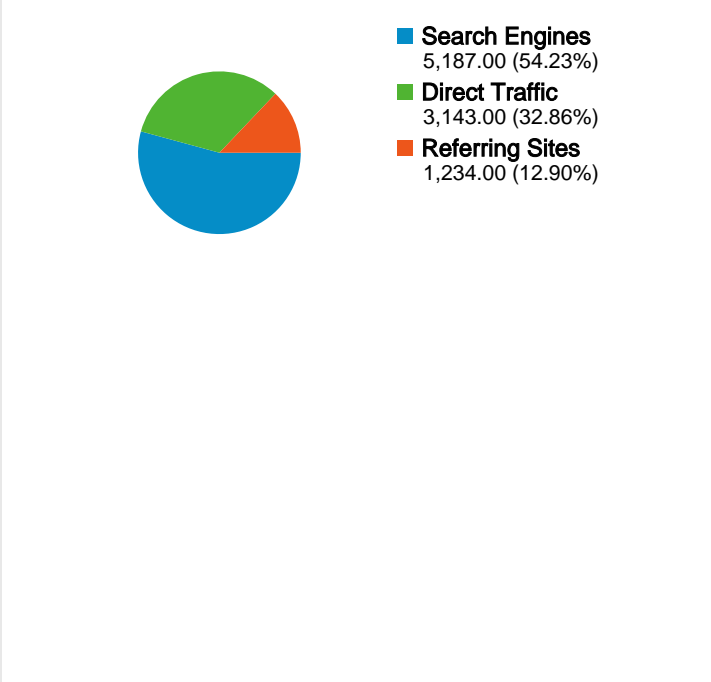

Traffic Sources Overview

Content Overview

Pages	Pageviews	% Pageviews
/	4,418	5.13%
/versuri	2,223	2.58%
/mp3player	1,859	2.16%
/m/versuri-muzica-pindu/1	1,174	1.36%
/user_search.php	1,126	1.31%