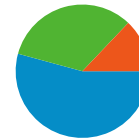

Visitors Overview

2,913 people visited this site

9,564 Visits

2,913 Absolute Unique Visitors

86,136 Pageviews

9.01 Average Pageviews

00:08:53 Time on Site

28.18% Bounce Rate

24.70% New Visits

Technical Profile

Browser	Visits	% visits	Connection Speed	Visits	% visits
Internet Explorer	4,487	46.92%	Unknown	7,950	83.12%
Firefox	2,920	30.53%	Cable	953	9.96%
Opera	1,531	16.01%	T1	481	5.03%
Chrome	524	5.48%	DSL	124	1.30%
Opera Mini	53	0.55%	Dialup	53	0.55%

All traffic sources sent a total of 9,564 visits

-  32.86% Direct Traffic
-  12.90% Referring Sites
-  54.23% Search Engines

- Search Engines
5,187.00 (54.23%)
- Direct Traffic
3,143.00 (32.86%)
- Referring Sites
1,234.00 (12.90%)