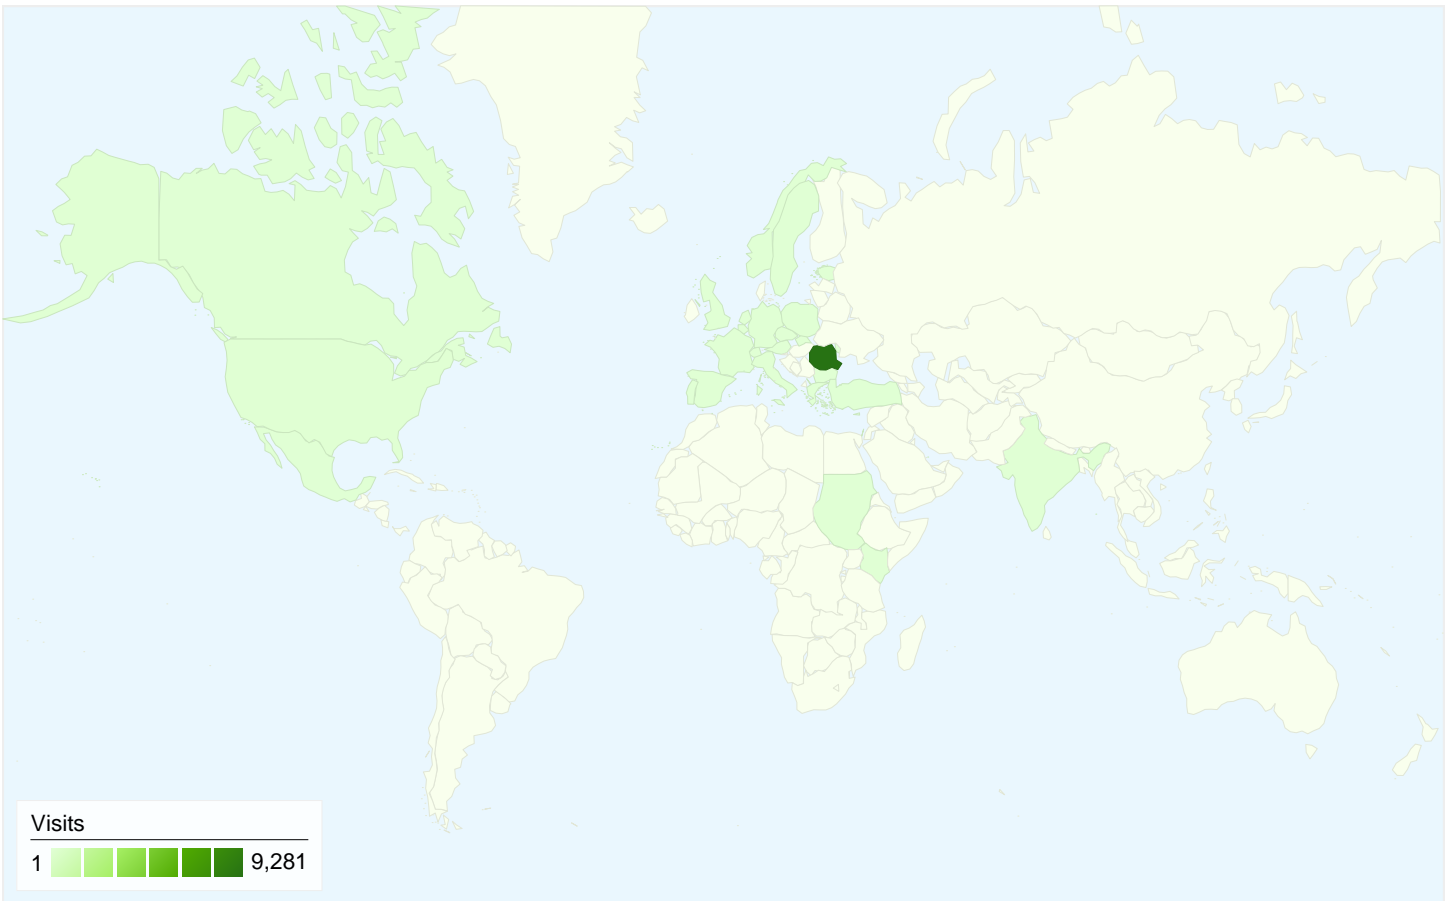

All traffic sources sent a total of 9,564 visits

-  32.86% Direct Traffic
-  12.90% Referring Sites
-  54.23% Search Engines

- Search Engines
5,187.00 (54.23%)
- Direct Traffic
3,143.00 (32.86%)
- Referring Sites
1,234.00 (12.90%)

2,913 people visited this site

9,564 Visits

2,913 Absolute Unique Visitors

86,136 Pageviews

9.01 Average Pageviews

00:08:53 Time on Site

28.18% Bounce Rate

24.70% New Visits

9,564 visits came from 33 countries/territories

Site Usage

Country/Territory	Visits	Pages/Visit	Avg. Time on Site	% New Visits	Bounce Rate
Visits 9,564 % of Site Total: 100.00%	Pages/Visit 9.01 Site Avg: 9.01 (0.00%)	Avg. Time on Site 00:08:53 Site Avg: 00:08:53 (0.00%)	% New Visits 24.83% Site Avg: 24.70% (0.55%)	Bounce Rate 28.18% Site Avg: 28.18% (0.00%)	
Romania	9,281	9.10	00:08:59	24.19%	27.92%
(not set)	58	3.66	00:02:15	13.79%	25.86%
Italy	51	5.06	00:06:25	50.98%	47.06%
United States	31	3.90	00:02:48	41.94%	38.71%
Spain	20	4.00	00:05:37	40.00%	35.00%
Germany	17	17.59	00:12:05	52.94%	35.29%
United Kingdom	15	17.13	00:10:48	26.67%	6.67%
Greece	13	5.54	00:08:25	53.85%	23.08%
Netherlands	10	6.70	00:12:08	40.00%	20.00%