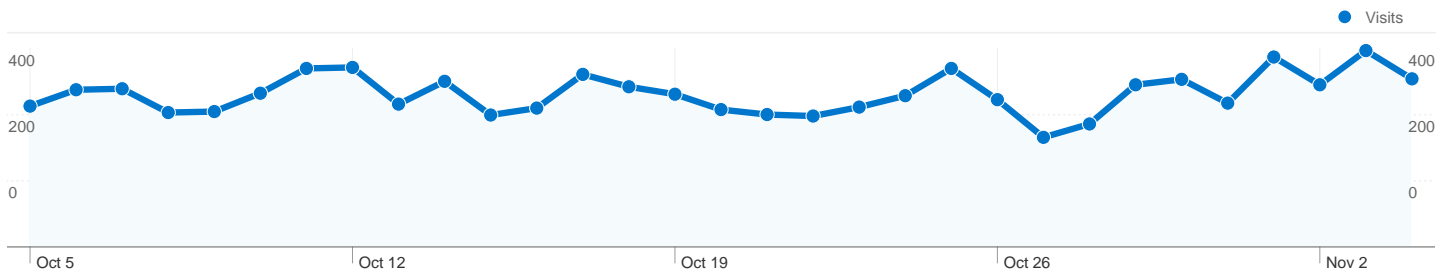

All traffic sources sent a total of 9,564 visits

- 32.86% Direct Traffic
- 12.90% Referring Sites
- 54.23% Search Engines

- Search Engines
  5,187.00 (54.23%)
- Direct Traffic
  3,143.00 (32.86%)
- Referring Sites
  1,234.00 (12.90%)

Top Traffic Sources

Sources	Visits	% visits	Keywords	Visits	% visits
google (organic)	4,945	51.70%	giony.ro	824	15.89%
(direct) ((none))	3,143	32.86%	giony	760	14.65%
giony.ro (referral)	269	2.81%	steaua di vreari	125	2.41%
yahoo (organic)	129	1.35%	tomi caramitru ianula	72	1.39%
fhm.ro (referral)	102	1.07%	pindu - inima ti tini bati versuri	71	1.37%