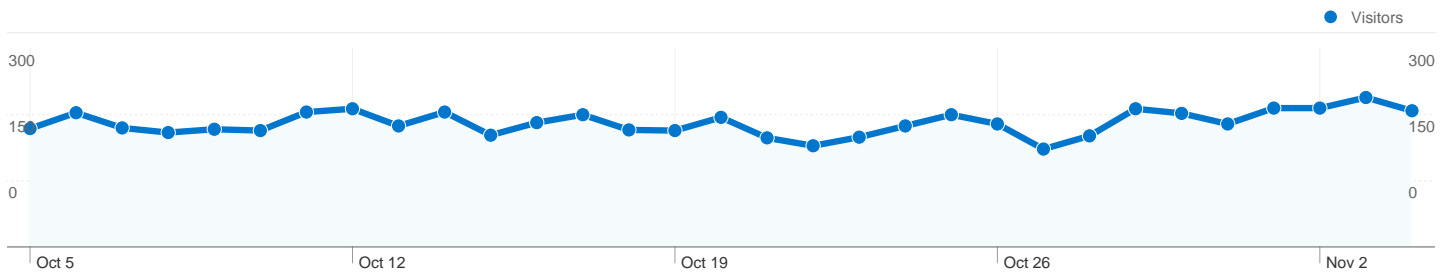

Site Usage

9,564 Visits

28.18% Bounce Rate

86,136 Pageviews

00:08:53 Avg. Time on Site

9.01 Pages/Visit

24.70% % New Visits

Visitors Overview

Visitors Overview

2,913 people visited this site

9,564 Visits

2,913 Absolute Unique Visitors

86,136 Pageviews

9.01 Average Pageviews

00:08:53 Time on Site

28.18% Bounce Rate

2,913 people visited this site

9,564 Visits

2,913 Absolute Unique Visitors

86,136 Pageviews

9.01 Average Pageviews

00:08:53 Time on Site

28.18% Bounce Rate

24.70% New Visits

9,564 visits came from 33 countries/territories

Site Usage

Country/Territory	Visits	Pages/Visit	Avg. Time on Site	% New Visits	Bounce Rate
Visits 9,564 % of Site Total: 100.00%	Pages/Visit 9.01 Site Avg: 9.01 (0.00%)	Avg. Time on Site 00:08:53 Site Avg: 00:08:53 (0.00%)	% New Visits 24.83% Site Avg: 24.70% (0.55%)	Bounce Rate 28.18% Site Avg: 28.18% (0.00%)	
Romania	9,281	9.10	00:08:59	24.19%	27.92%
(not set)	58	3.66	00:02:15	13.79%	25.86%
Italy	51	5.06	00:06:25	50.98%	47.06%
United States	31	3.90	00:02:48	41.94%	38.71%
Spain	20	4.00	00:05:37	40.00%	35.00%
Germany	17	17.59	00:12:05	52.94%	35.29%
United Kingdom	15	17.13	00:10:48	26.67%	6.67%
Greece	13	5.54	00:08:25	53.85%	23.08%
Netherlands	10	6.70	00:12:08	40.00%	20.00%