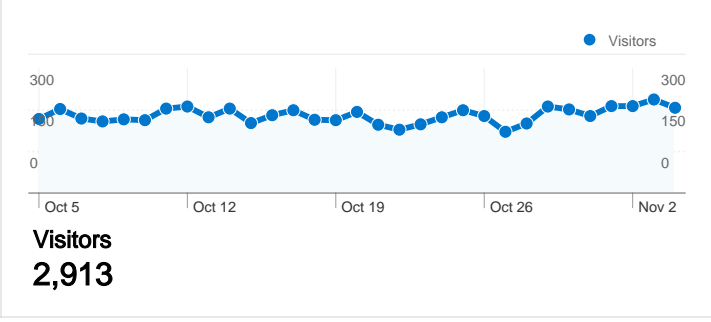

Site Usage

9,564 Visits

28.18% Bounce Rate

86,136 Pageviews

00:08:53 Avg. Time on Site

9.01 Pages/Visit

24.70% % New Visits

Visitors Overview

Visitors Overview

2,913 people visited this site

9,564 Visits

2,913 Absolute Unique Visitors

86,136 Pageviews

9.01 Average Pageviews

00:08:53 Time on Site

28.18% Bounce Rate

2,913 people visited this site

9,564 Visits

2,913 Absolute Unique Visitors

86,136 Pageviews

9.01 Average Pageviews

00:08:53 Time on Site

28.18% Bounce Rate

24.70% New Visits

9,564 visits came from 33 countries/territories

Site Usage

Country/Territory	Visits	Pages/Visit	Avg. Time on Site	% New Visits	Bounce Rate
Visits 9,564 % of Site Total: 100.00%	Pages/Visit 9.01 Site Avg: 9.01 (0.00%)	Avg. Time on Site 00:08:53 Site Avg: 00:08:53 (0.00%)	% New Visits 24.83% Site Avg: 24.70% (0.55%)	Bounce Rate 28.18% Site Avg: 28.18% (0.00%)	
Romania	9,281	9.10	00:08:59	24.19%	27.92%
(not set)	58	3.66	00:02:15	13.79%	25.86%
Italy	51	5.06	00:06:25	50.98%	47.06%
United States	31	3.90	00:02:48	41.94%	38.71%
Spain	20	4.00	00:05:37	40.00%	35.00%
Germany	17	17.59	00:12:05	52.94%	35.29%
United Kingdom	15	17.13	00:10:48	26.67%	6.67%
Greece	13	5.54	00:08:25	53.85%	23.08%
Netherlands	10	6.70	00:12:08	40.00%	20.00%