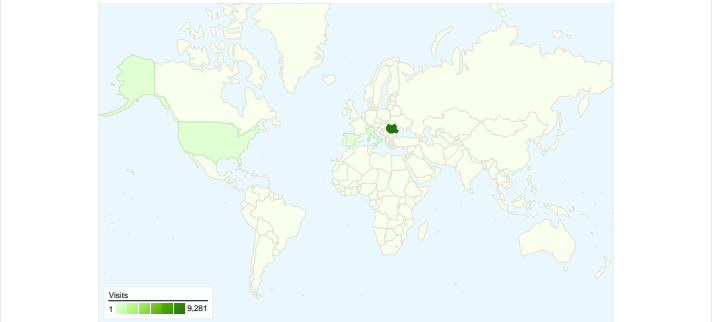

Map Overlay world