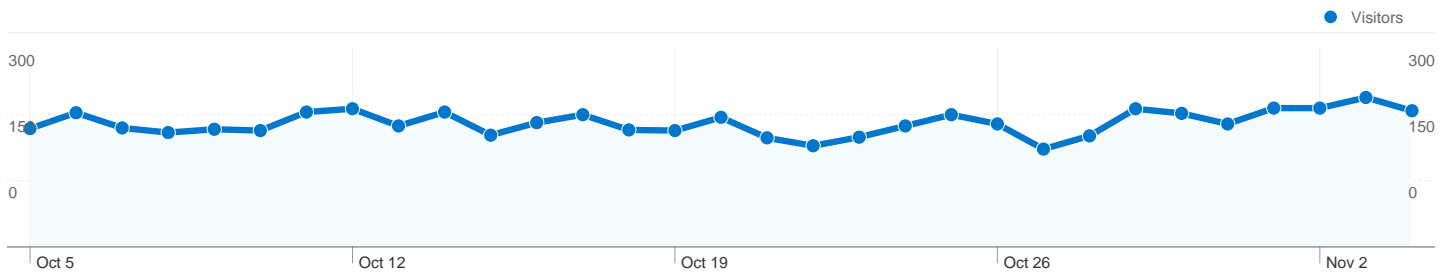

Visitors Overview

2,913 people visited this site

9,564 Visits

2,913 Absolute Unique Visitors

86,136 Pageviews

9.01 Average Pageviews

00:08:53 Time on Site

28.18% Bounce Rate

All traffic sources sent a total of 9,564 visits

-  32.86% Direct Traffic
-  12.90% Referring Sites
-  54.23% Search Engines

- Search Engines
5,187.00 (54.23%)
- Direct Traffic
3,143.00 (32.86%)
- Referring Sites
1,234.00 (12.90%)

2,913 people visited this site

9,564 Visits

2,913 Absolute Unique Visitors

86,136 Pageviews

9.01 Average Pageviews

00:08:53 Time on Site

28.18% Bounce Rate

24.70% New Visits

9,564 visits came from 33 countries/territories

Site Usage

Country/Territory	Visits	Pages/Visit	Avg. Time on Site	% New Visits	Bounce Rate
Visits 9,564 % of Site Total: 100.00%	Pages/Visit 9.01 Site Avg: 9.01 (0.00%)	Avg. Time on Site 00:08:53 Site Avg: 00:08:53 (0.00%)	% New Visits 24.83% Site Avg: 24.70% (0.55%)	Bounce Rate 28.18% Site Avg: 28.18% (0.00%)	
Romania	9,281	9.10	00:08:59	24.19%	27.92%
(not set)	58	3.66	00:02:15	13.79%	25.86%
Italy	51	5.06	00:06:25	50.98%	47.06%
United States	31	3.90	00:02:48	41.94%	38.71%
Spain	20	4.00	00:05:37	40.00%	35.00%
Germany	17	17.59	00:12:05	52.94%	35.29%
United Kingdom	15	17.13	00:10:48	26.67%	6.67%
Greece	13	5.54	00:08:25	53.85%	23.08%
Netherlands	10	6.70	00:12:08	40.00%	20.00%