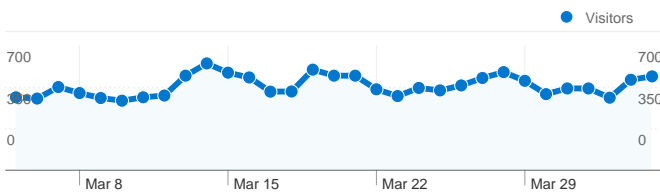

### Site Usage

24,214 Visits

30.52% Bounce Rate

205,093 Pageviews

00:09:32 Avg. Time on Site

8.47 Pages/Visit

21.78% % New Visits

### Traffic Sources Overview

- Search Engines  
14,155.00 (58.46%)
- Direct Traffic  
7,197.00 (29.72%)
- Referring Sites  
2,862.00 (11.82%)

### Visitors Overview

Visitors  
6,936

## 6,936 people visited this site

24,214 Visits

6,936 Absolute Unique Visitors

205,093 Pageviews

8.47 Average Pageviews

00:09:32 Time on Site

30.52% Bounce Rate

21.78% New Visits