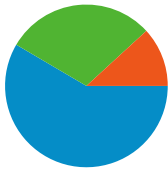

### Site Usage

24,214 Visits

30.52% Bounce Rate

205,093 Pageviews

00:09:32 Avg. Time on Site

8.47 Pages/Visit

21.78% % New Visits

### Traffic Sources Overview

- Search Engines  
14,155.00 (58.46%)
- Direct Traffic  
7,197.00 (29.72%)
- Referring Sites  
2,862.00 (11.82%)

**24,214 visits came from 49 countries/territories**

Site Usage

Country/Territory	Visits	Pages/Visit	Avg. Time on Site	% New Visits	Bounce Rate
<b>Visits</b> <b>24,214</b> % of Site Total: 100.00%	<b>Pages/Visit</b> <b>8.47</b> Site Avg: 8.47 (0.00%)	<b>Avg. Time on Site</b> <b>00:09:32</b> Site Avg: 00:09:32 (0.00%)	<b>% New Visits</b> <b>21.90%</b> Site Avg: 21.78% (0.57%)	<b>Bounce Rate</b> <b>30.52%</b> Site Avg: 30.52% (0.00%)	
Romania	23,197	8.49	00:09:35	21.18%	30.29%
Spain	375	6.48	00:07:24	21.60%	33.87%
United States	139	9.72	00:08:05	42.45%	33.09%
Greece	95	8.66	00:13:53	36.84%	36.84%
Italy	79	6.67	00:06:32	51.90%	40.51%
(not set)	53	5.04	00:04:58	33.96%	35.85%
Moldova	46	7.26	00:05:38	76.09%	43.48%
Denmark	30	9.43	00:06:07	6.67%	16.67%
Germany	27	4.81	00:05:14	81.48%	33.33%

## Top Content

Pages	Pageviews	% Pageviews
/	16,778	8.18%
/search	8,682	4.23%
/playlists	4,534	2.21%
/versuri	3,728	1.82%
/versuri-a/muzica-pindu/1/1	3,121	1.52%