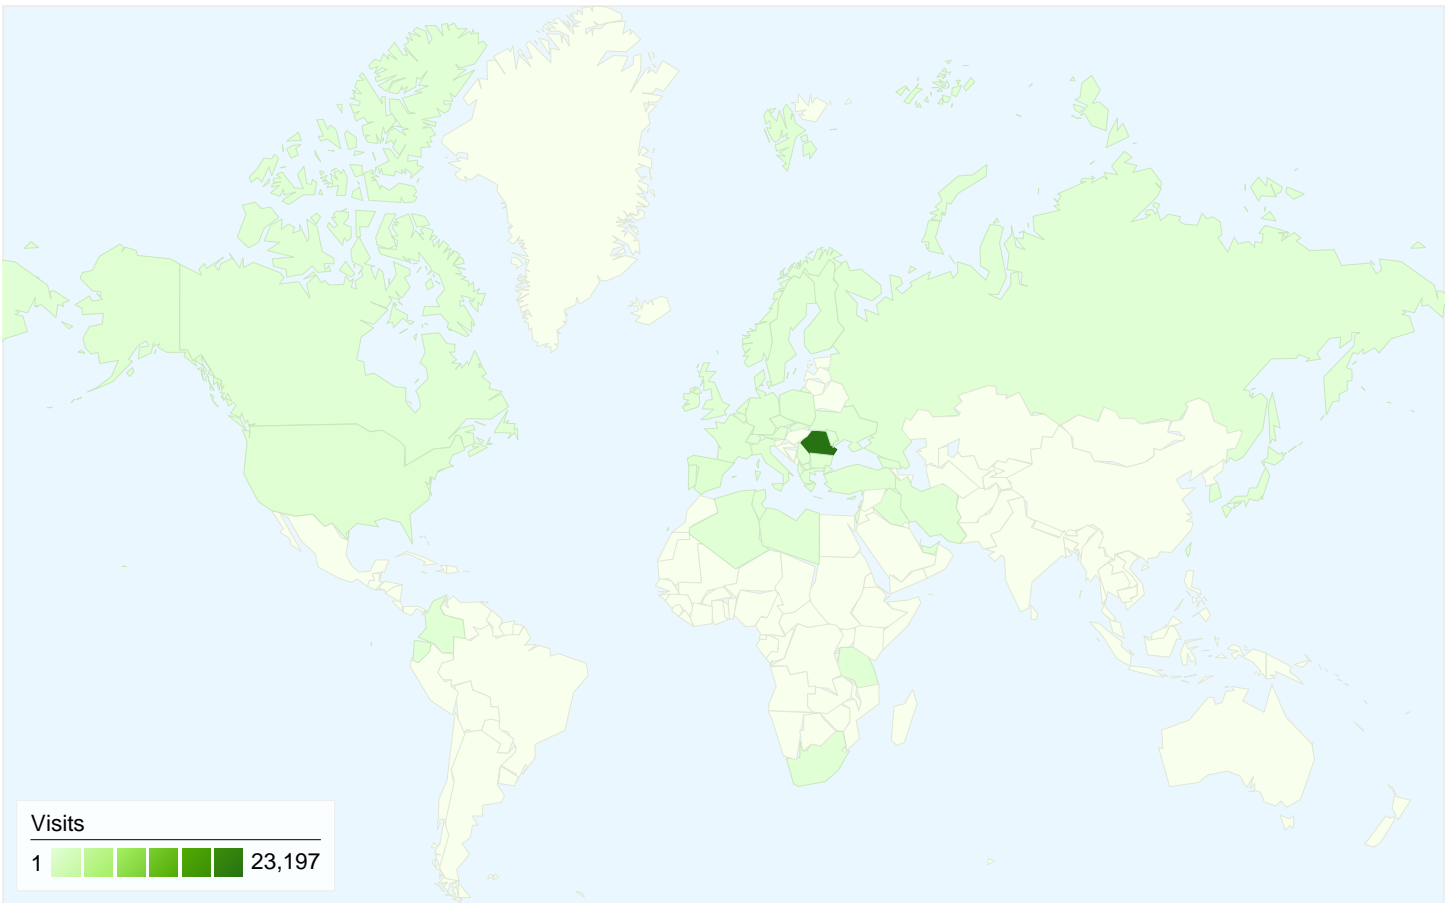

### Visitors Overview

Visitors  
6,936

## Visitors Overview

**Visitors**  
**6,936**

All traffic sources sent a total of 24,214 visits

-  29.72% Direct Traffic
-  11.82% Referring Sites
-  58.46% Search Engines

- Search Engines  
14,155.00 (58.46%)
- Direct Traffic  
7,197.00 (29.72%)
- Referring Sites  
2,862.00 (11.82%)

## 6,936 people visited this site

24,214 Visits

6,936 Absolute Unique Visitors

205,093 Pageviews

8.47 Average Pageviews

00:09:32 Time on Site

30.52% Bounce Rate

21.78% New Visits

**24,214 visits came from 49 countries/territories**

Site Usage

Country/Territory	Visits	Pages/Visit	Avg. Time on Site	% New Visits	Bounce Rate
<b>Visits</b> <b>24,214</b> % of Site Total: 100.00%	<b>Pages/Visit</b> <b>8.47</b> Site Avg: 8.47 (0.00%)	<b>Avg. Time on Site</b> <b>00:09:32</b> Site Avg: 00:09:32 (0.00%)	<b>% New Visits</b> <b>21.90%</b> Site Avg: 21.78% (0.57%)	<b>Bounce Rate</b> <b>30.52%</b> Site Avg: 30.52% (0.00%)	
Romania	23,197	8.49	00:09:35	21.18%	30.29%
Spain	375	6.48	00:07:24	21.60%	33.87%
United States	139	9.72	00:08:05	42.45%	33.09%
Greece	95	8.66	00:13:53	36.84%	36.84%
Italy	79	6.67	00:06:32	51.90%	40.51%
(not set)	53	5.04	00:04:58	33.96%	35.85%
Moldova	46	7.26	00:05:38	76.09%	43.48%
Denmark	30	9.43	00:06:07	6.67%	16.67%
Germany	27	4.81	00:05:14	81.48%	33.33%