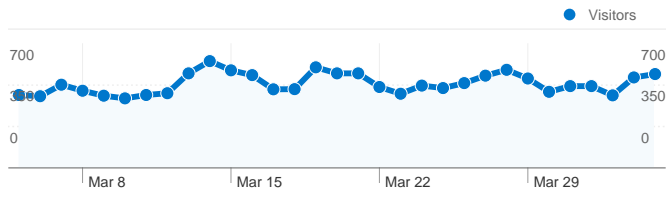

### Site Usage

24,214 Visits

30.52% Bounce Rate

205,093 Pageviews

00:09:32 Avg. Time on Site

8.47 Pages/Visit

21.78% % New Visits

### Visitors Overview

Visitors  
6,936

## Visitors Overview

**Visitors**  
**6,936**

All traffic sources sent a total of 24,214 visits

-  29.72% Direct Traffic
-  11.82% Referring Sites
-  58.46% Search Engines

- Search Engines  
14,155.00 (58.46%)
- Direct Traffic  
7,197.00 (29.72%)
- Referring Sites  
2,862.00 (11.82%)

## 6,936 people visited this site

24,214 Visits

6,936 Absolute Unique Visitors

205,093 Pageviews

8.47 Average Pageviews

00:09:32 Time on Site

30.52% Bounce Rate

21.78% New Visits