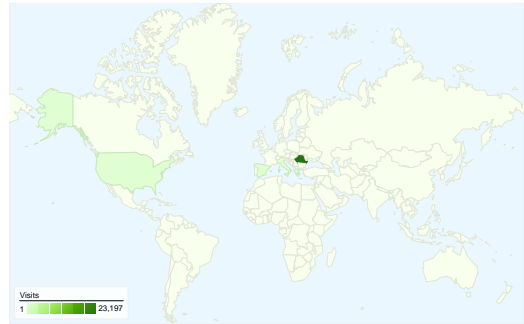

Map Overlay