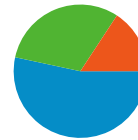

Site Usage

Traffic Sources Overview

Map Overlay

Visitors Overview

Visitors
4,568

Content Overview

Pages	Pageviews	% Pageviews
/	15,699	9.29%
/search	5,433	3.21%
/playlists	4,700	2.78%
/versuri	3,046	1.80%
/versuri-a/muzica-pindu/1/1	2,727	1.61%

Visitors Overview

Visitors
4,568

All traffic sources sent a total of 18,453 visits

- 30.88% Direct Traffic
- 15.75% Referring Sites
- 53.37% Search Engines

- Search Engines
9,848.00 (53.37%)
- Direct Traffic
5,698.00 (30.88%)
- Referring Sites
2,907.00 (15.75%)

Top Traffic Sources

Sources	Visits	% visits	Keywords	Visits	% visits
google (organic)	9,299	50.39%	giony.ro	1,960	19.90%
(direct) ((none))	5,698	30.88%	giony	1,698	17.24%
giony.ro (referral)	1,549	8.39%	www.giony.ro	280	2.84%
search (organic)	290	1.57%	pindu	185	1.88%
facebook.com (referral)	274	1.48%	pindu-mash cu tini	152	1.54%

18,453 visits came from 31 countries/territories

Site Usage						
Visits	Pages/Visit	Avg. Time on Site	% New Visits	Bounce Rate		
18,453 % of Site Total: 100.00%	9.16 Site Avg: 9.16 (0.00%)	00:08:45 Site Avg: 00:08:45 (0.00%)	19.19% Site Avg: 19.03% (0.85%)	28.26% Site Avg: 28.26% (0.00%)		
Country/Territory	Visits	Pages/Visit	Avg. Time on Site	% New Visits	Bounce Rate	
Romania	17,764	9.16	00:08:40	18.66%	28.29%	
Spain	258	7.38	00:10:04	15.12%	20.16%	
United States	59	7.14	00:08:27	33.90%	40.68%	
Greece	59	12.22	00:13:09	47.46%	25.42%	
(not set)	55	7.67	00:12:50	32.73%	30.91%	
Italy	53	9.53	00:08:03	45.28%	30.19%	
Germany	33	6.45	00:08:32	78.79%	42.42%	
United Kingdom	32	11.53	00:15:14	15.62%	12.50%	
Austria	23	37.04	00:34:44	8.70%	4.35%	