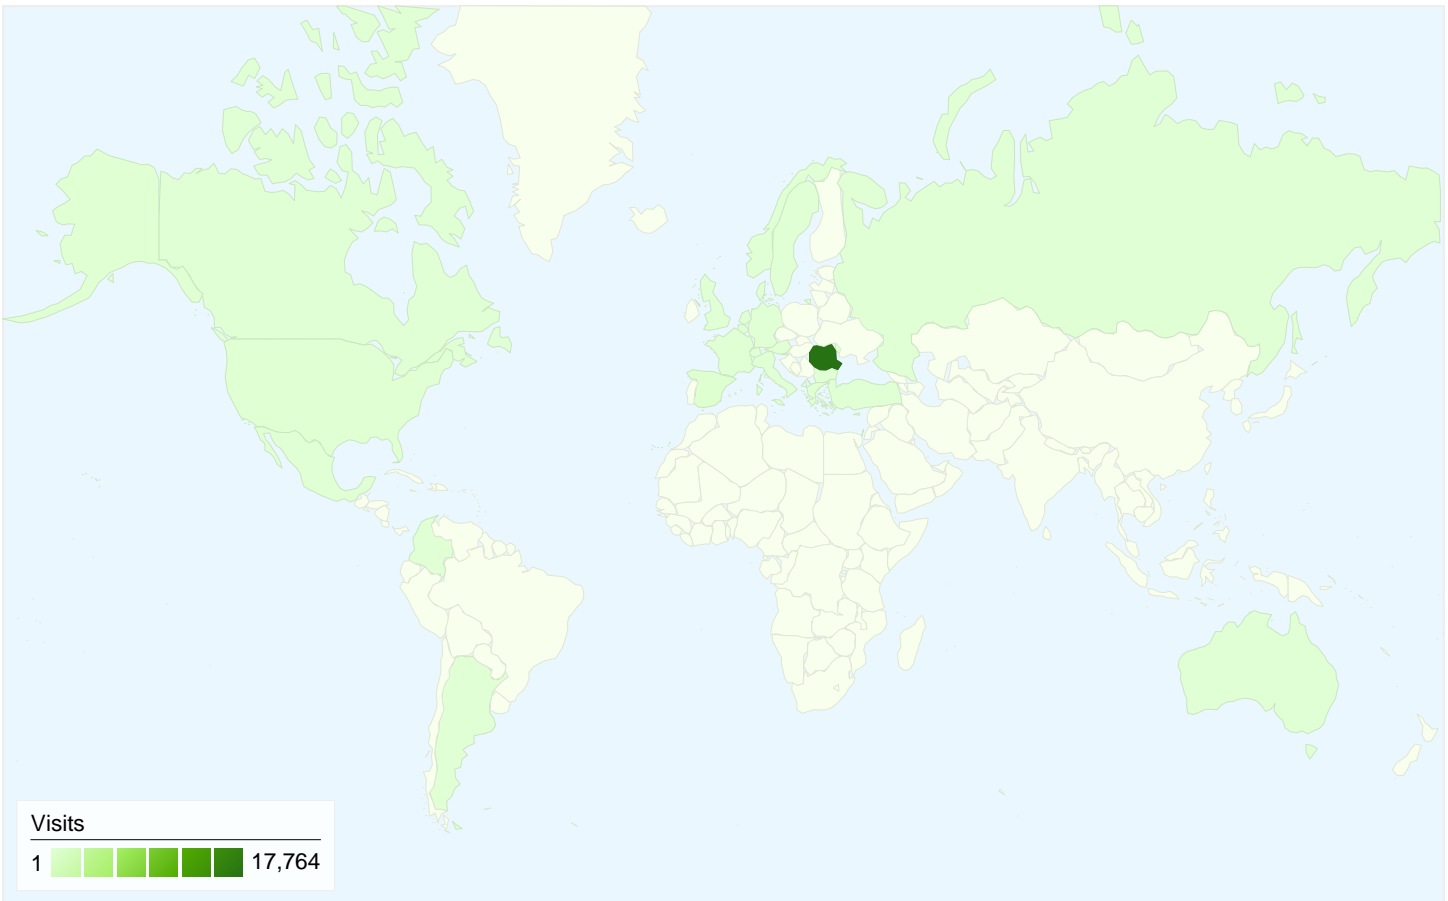

Visitors Overview

Visitors
4,568

All traffic sources sent a total of 18,453 visits

- 30.88% Direct Traffic
- 15.75% Referring Sites
- 53.37% Search Engines

- Search Engines
9,848.00 (53.37%)
- Direct Traffic
5,698.00 (30.88%)
- Referring Sites
2,907.00 (15.75%)

4,568 people visited this site

18,453 Visits

4,568 Absolute Unique Visitors

169,036 Pageviews

9.16 Average Pageviews

00:08:45 Time on Site

28.26% Bounce Rate

19.03% New Visits

18,453 visits came from 31 countries/territories

Site Usage						
Visits	Pages/Visit	Avg. Time on Site	% New Visits	Bounce Rate		
18,453 % of Site Total: 100.00%	9.16 Site Avg: 9.16 (0.00%)	00:08:45 Site Avg: 00:08:45 (0.00%)	19.19% Site Avg: 19.03% (0.85%)	28.26% Site Avg: 28.26% (0.00%)		
Country/Territory	Visits	Pages/Visit	Avg. Time on Site	% New Visits	Bounce Rate	
Romania	17,764	9.16	00:08:40	18.66%	28.29%	
Spain	258	7.38	00:10:04	15.12%	20.16%	
United States	59	7.14	00:08:27	33.90%	40.68%	
Greece	59	12.22	00:13:09	47.46%	25.42%	
(not set)	55	7.67	00:12:50	32.73%	30.91%	
Italy	53	9.53	00:08:03	45.28%	30.19%	
Germany	33	6.45	00:08:32	78.79%	42.42%	
United Kingdom	32	11.53	00:15:14	15.62%	12.50%	
Austria	23	37.04	00:34:44	8.70%	4.35%	