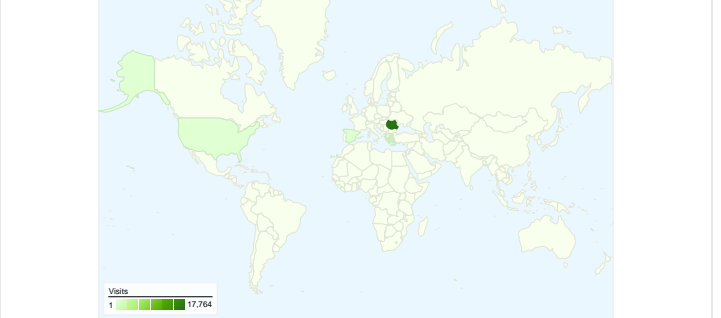

Site Usage

Traffic Sources Overview

Map Overlay

Visitors Overview

Visitors
4,568

Content Overview

Pages	Pageviews	% Pageviews
/	15,699	9.29%
/search	5,433	3.21%
/playlists	4,700	2.78%
/versuri	3,046	1.80%
/versuri-a/muzica-pindu/1/1	2,727	1.61%

Visitors Overview

Visitors
4,568

All traffic sources sent a total of 18,453 visits

- 30.88% Direct Traffic
- 15.75% Referring Sites
- 53.37% Search Engines

- Search Engines
9,848.00 (53.37%)
- Direct Traffic
5,698.00 (30.88%)
- Referring Sites
2,907.00 (15.75%)

4,568 people visited this site

18,453 Visits

4,568 Absolute Unique Visitors

169,036 Pageviews

9.16 Average Pageviews

00:08:45 Time on Site

28.26% Bounce Rate

19.03% New Visits

18,453 visits came from 31 countries/territories

Site Usage						
Visits	Pages/Visit	Avg. Time on Site	% New Visits	Bounce Rate		
18,453 % of Site Total: 100.00%	9.16 Site Avg: 9.16 (0.00%)	00:08:45 Site Avg: 00:08:45 (0.00%)	19.19% Site Avg: 19.03% (0.85%)	28.26% Site Avg: 28.26% (0.00%)		
Country/Territory	Visits	Pages/Visit	Avg. Time on Site	% New Visits	Bounce Rate	
Romania	17,764	9.16	00:08:40	18.66%	28.29%	
Spain	258	7.38	00:10:04	15.12%	20.16%	
United States	59	7.14	00:08:27	33.90%	40.68%	
Greece	59	12.22	00:13:09	47.46%	25.42%	
(not set)	55	7.67	00:12:50	32.73%	30.91%	
Italy	53	9.53	00:08:03	45.28%	30.19%	
Germany	33	6.45	00:08:32	78.79%	42.42%	
United Kingdom	32	11.53	00:15:14	15.62%	12.50%	
Austria	23	37.04	00:34:44	8.70%	4.35%	