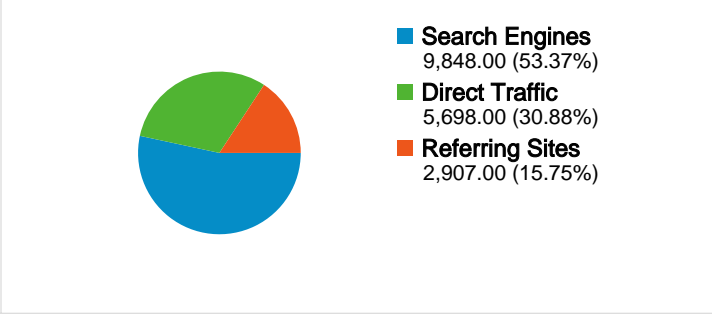

Site Usage

Traffic Sources Overview

Map Overlay

Visitors Overview

Visitors
4,568

Content Overview

Pages	Pageviews	% Pageviews
/	15,699	9.29%
/search	5,433	3.21%
/playlists	4,700	2.78%
/versuri	3,046	1.80%
/versuri-a/muzica-pindu/1/1	2,727	1.61%

Visitors Overview

Visitors
4,568

All traffic sources sent a total of 18,453 visits

- 30.88% Direct Traffic
- 15.75% Referring Sites
- 53.37% Search Engines

- Search Engines
9,848.00 (53.37%)
- Direct Traffic
5,698.00 (30.88%)
- Referring Sites
2,907.00 (15.75%)

4,568 people visited this site

18,453 Visits

4,568 Absolute Unique Visitors

169,036 Pageviews

9.16 Average Pageviews

00:08:45 Time on Site

28.26% Bounce Rate

19.03% New Visits

18,453 visits came from 31 countries/territories

Site Usage						
Visits	Pages/Visit	Avg. Time on Site	% New Visits	Bounce Rate		
18,453 % of Site Total: 100.00%	9.16 Site Avg: 9.16 (0.00%)	00:08:45 Site Avg: 00:08:45 (0.00%)	19.19% Site Avg: 19.03% (0.85%)	28.26% Site Avg: 28.26% (0.00%)		
Country/Territory	Visits	Pages/Visit	Avg. Time on Site	% New Visits	Bounce Rate	
Romania	17,764	9.16	00:08:40	18.66%	28.29%	
Spain	258	7.38	00:10:04	15.12%	20.16%	
United States	59	7.14	00:08:27	33.90%	40.68%	
Greece	59	12.22	00:13:09	47.46%	25.42%	
(not set)	55	7.67	00:12:50	32.73%	30.91%	
Italy	53	9.53	00:08:03	45.28%	30.19%	
Germany	33	6.45	00:08:32	78.79%	42.42%	
United Kingdom	32	11.53	00:15:14	15.62%	12.50%	
Austria	23	37.04	00:34:44	8.70%	4.35%	