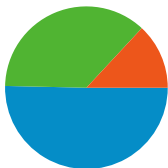

Traffic Sources Overview

- Search Engines
  7,806.00 (50.35%)
- Direct Traffic
  5,670.00 (36.57%)
- Referring Sites
  2,027.00 (13.07%)

Content Overview

Pages	Pageviews	% Pageviews
/	10,079	7.55%
/search	4,342	3.25%
/versuri	3,447	2.58%
/playlists	3,270	2.45%
/versuri-a/muzica-pindu/1/1	1,764	1.32%