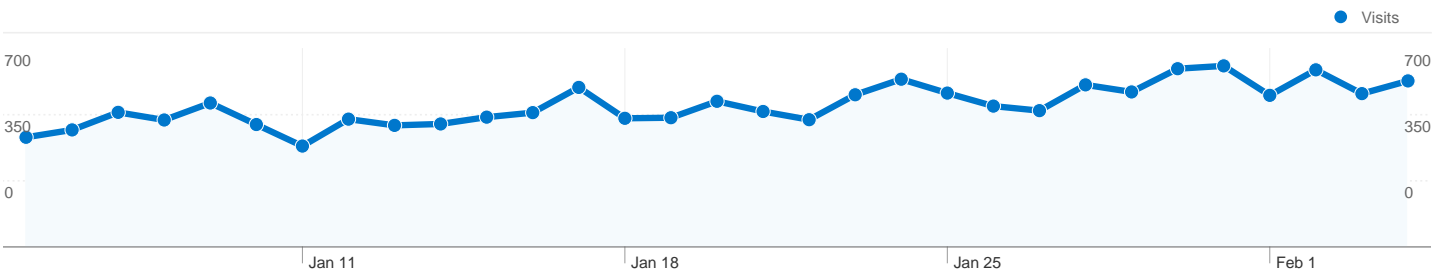

All traffic sources sent a total of 15,503 visits

- 36.57% Direct Traffic
- 13.07% Referring Sites
- 50.35% Search Engines

- Search Engines
  7,806.00 (50.35%)
- Direct Traffic
  5,670.00 (36.57%)
- Referring Sites
  2,027.00 (13.07%)

Top Traffic Sources

Sources	Visits	% visits	Keywords	Visits	% visits
google (organic)	7,403	47.75%	giony.ro	1,526	19.55%
(direct) ((none))	5,670	36.57%	giony	1,145	14.67%
giony.ro (referral)	1,014	6.54%	www.giony.ro	208	2.66%
search (organic)	255	1.64%	pindu	186	2.38%
us.mc1108.mail.yahoo.com	200	1.29%	pindu-mash cu tini	154	1.97%