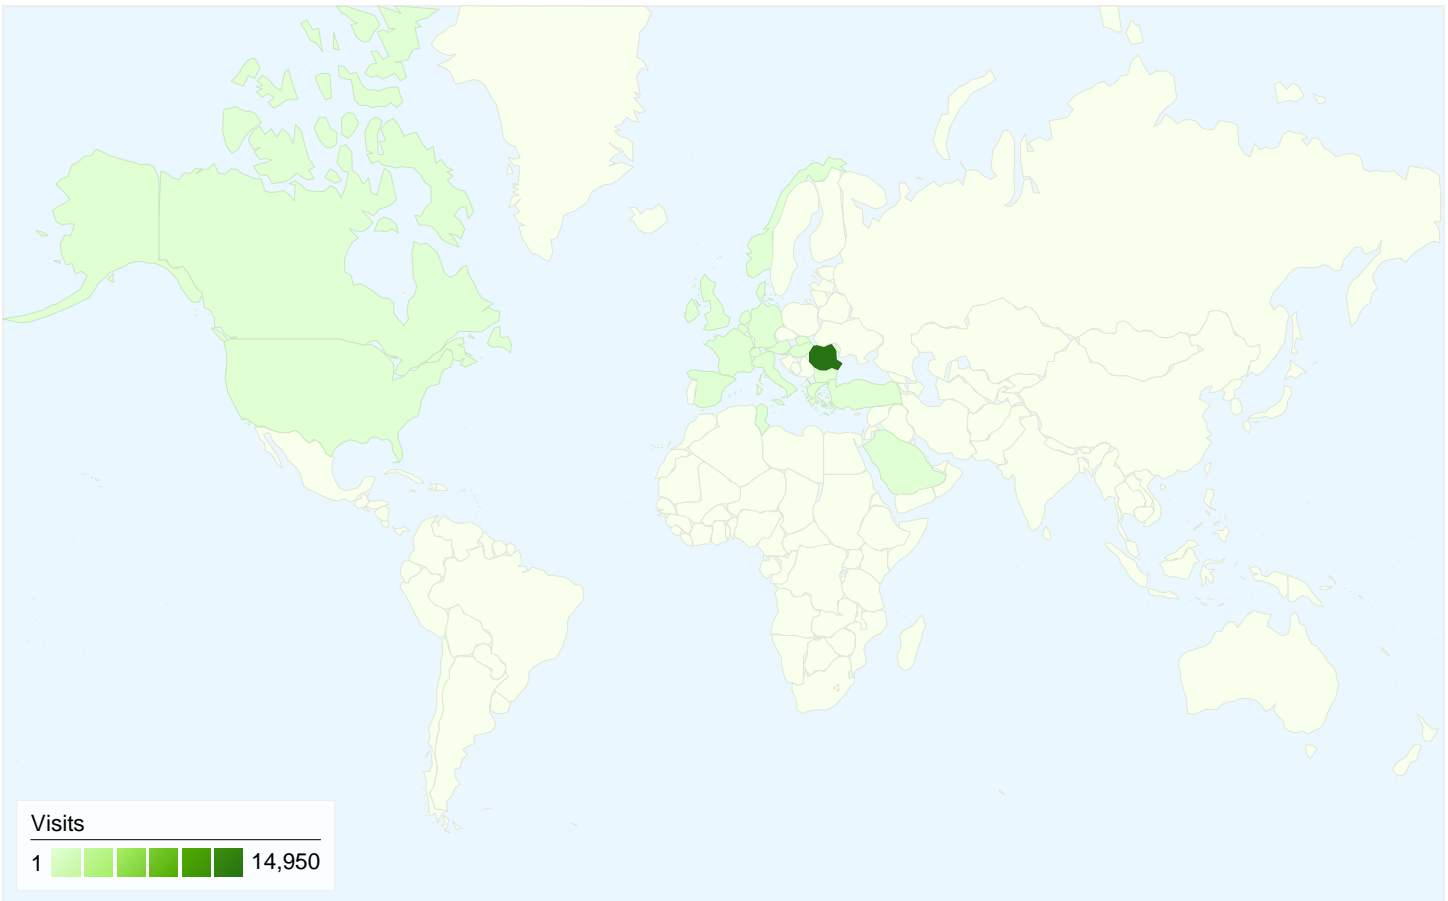

Visitors Overview

Visitors
3,844

3,844 people visited this site

 **15,503** Visits

 **3,844** Absolute Unique Visitors

 **133,558** Pageviews

 **8.61** Average Pageviews

 **00:08:07** Time on Site

All traffic sources sent a total of 15,503 visits

-  36.57% Direct Traffic
-  13.07% Referring Sites
-  50.35% Search Engines

- Search Engines
7,806.00 (50.35%)
- Direct Traffic
5,670.00 (36.57%)
- Referring Sites
2,027.00 (13.07%)

3,844 people visited this site

15,503 Visits

3,844 Absolute Unique Visitors

133,558 Pageviews

8.61 Average Pageviews

00:08:07 Time on Site

29.72% Bounce Rate

19.27% New Visits

15,503 visits came from 27 countries/territories

Site Usage

Country/Territory	Visits	Pages/Visit	Avg. Time on Site	% New Visits	Bounce Rate
Visits 15,503 % of Site Total: 100.00%	Pages/Visit 8.61 Site Avg: 8.61 (0.00%)	Avg. Time on Site 00:08:07 Site Avg: 00:08:07 (0.00%)	% New Visits 19.42% Site Avg: 19.27% (0.74%)	Bounce Rate 29.72% Site Avg: 29.72% (0.00%)	
Romania	14,950	8.59	00:08:04	18.64%	29.75%
Spain	172	11.81	00:13:02	16.86%	20.35%
United States	82	9.29	00:09:49	43.90%	34.15%
Greece	56	7.93	00:08:14	69.64%	30.36%
Italy	46	6.17	00:05:00	45.65%	41.30%
(not set)	37	2.97	00:02:58	37.84%	24.32%
Canada	28	7.25	00:07:29	42.86%	39.29%
United Kingdom	23	12.39	00:07:48	47.83%	26.09%
Denmark	18	9.22	00:06:07	16.67%	22.22%