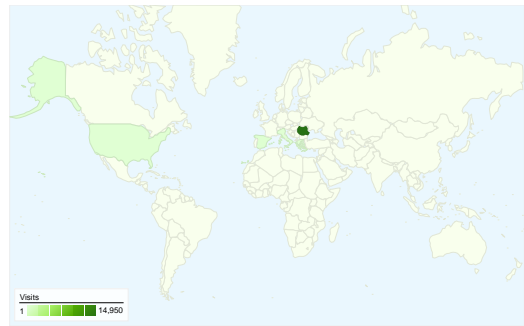

Map Overlay

Traffic Sources Overview

- Search Engines
  7,806.00 (50.35%)
- Direct Traffic
  5,670.00 (36.57%)
- Referring Sites
  2,027.00 (13.07%)

Content Overview

Pages	Pageviews	% Pageviews
/	10,079	7.55%
/search	4,342	3.25%
/versuri	3,447	2.58%
/playlists	3,270	2.45%
/versuri-a/muzica-pindu/1/1	1,764	1.32%