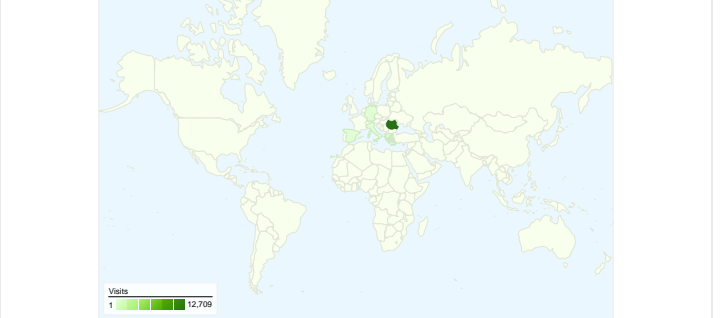

Map Overlay world