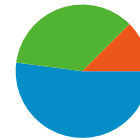

- Search Engines
  6,829.00 (52.08%)
- Direct Traffic
  4,646.00 (35.43%)
- Referring Sites
  1,637.00 (12.48%)

Top Traffic Sources

Sources	Visits	% visits	Keywords	Visits	% visits
google (organic)	6,486	49.47%	giony.ro	1,244	18.22%
(direct) ((none))	4,646	35.43%	giony	1,120	16.40%
giony.ro (referral)	761	5.80%	muzica aromana opa opa	188	2.75%
search (organic)	175	1.33%	pindu	182	2.67%
images.google.ro (referral)	146	1.11%	www.giony.ro	153	2.24%