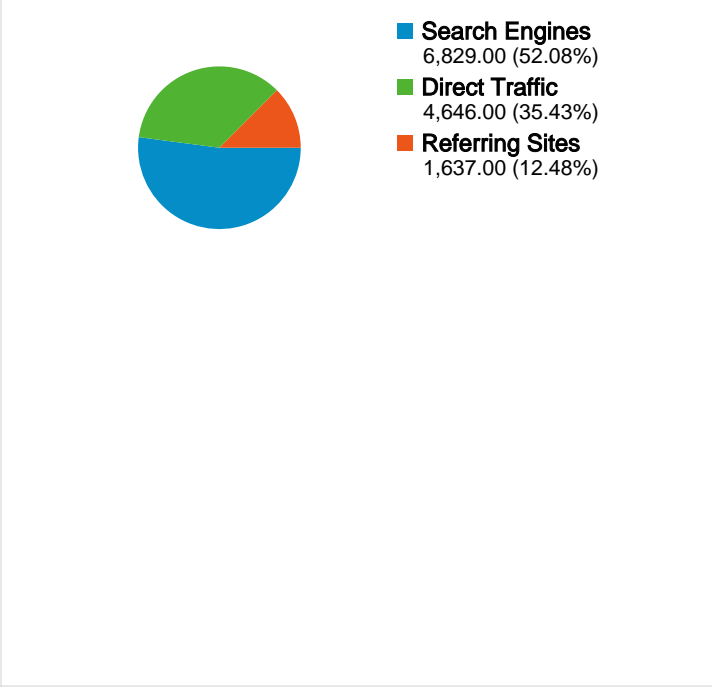

Traffic Sources Overview

Content Overview

Pages	Pageviews	% Pageviews
/	8,118	7.21%
/search	3,238	2.88%
/versuri	3,073	2.73%
/playlists	2,967	2.63%
/versuri-a/muzica-pindu/1/1	1,445	1.28%