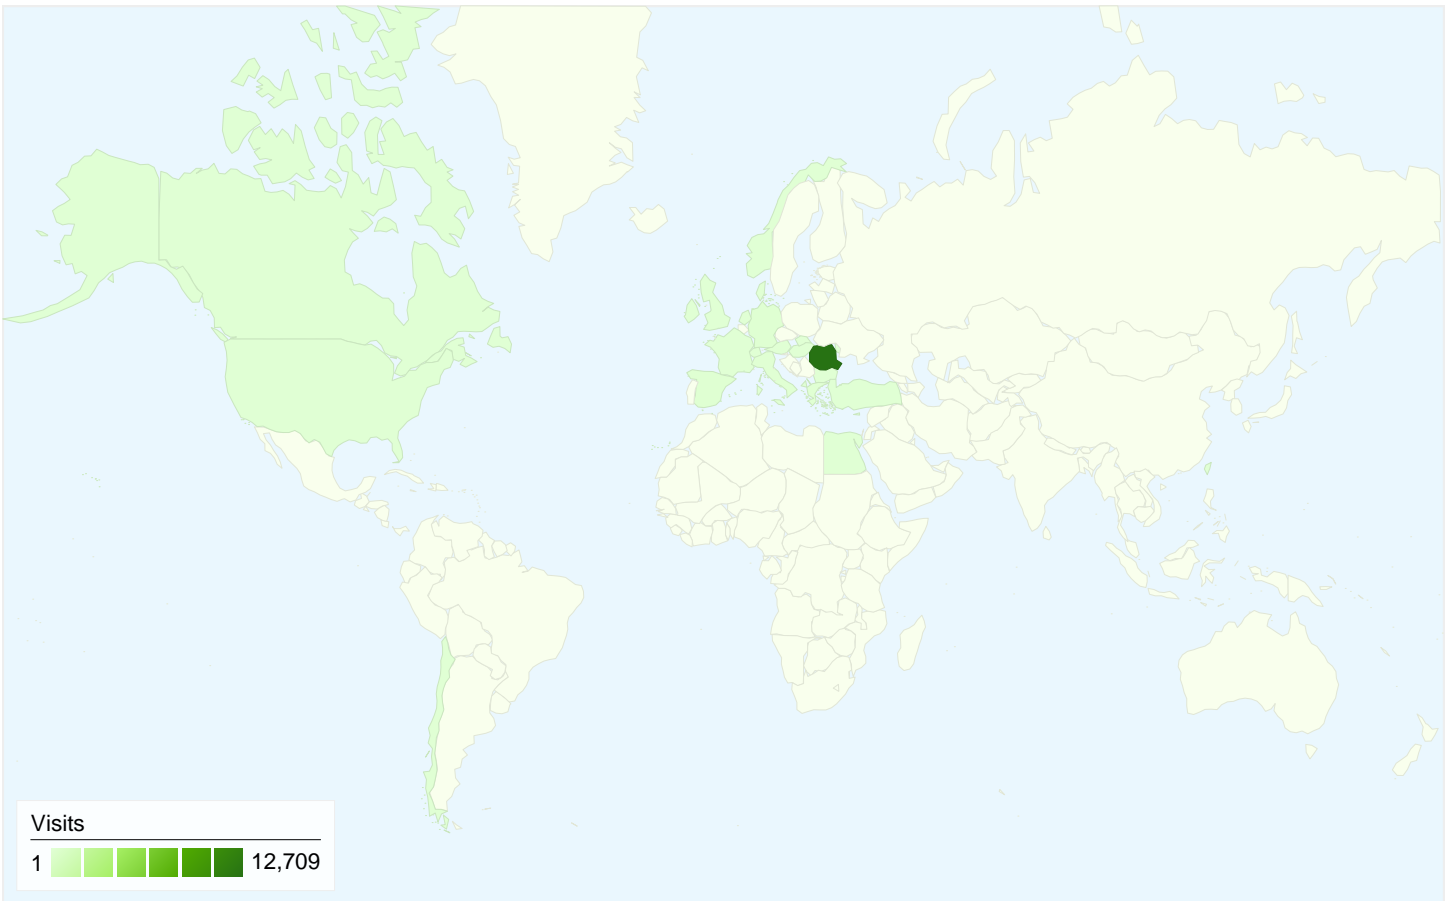

All traffic sources sent a total of 13,112 visits

-  35.43% Direct Traffic
-  12.48% Referring Sites
-  52.08% Search Engines

- Search Engines  
6,829.00 (52.08%)
- Direct Traffic  
4,646.00 (35.43%)
- Referring Sites  
1,637.00 (12.48%)

## 3,293 people visited this site

13,112 Visits

3,293 Absolute Unique Visitors

112,616 Pageviews

8.59 Average Pageviews

00:08:01 Time on Site

31.51% Bounce Rate

19.40% New Visits

**13,112 visits came from 27 countries/territories**

Site Usage

Country/Territory	Visits	Pages/Visit	Avg. Time on Site	% New Visits	Bounce Rate
<b>Visits</b> <b>13,112</b> % of Site Total: 100.00%	<b>Pages/Visit</b> <b>8.59</b> Site Avg: 8.59 (0.00%)	<b>Avg. Time on Site</b> <b>00:08:01</b> Site Avg: 00:08:01 (0.00%)	<b>% New Visits</b> <b>19.57%</b> Site Avg: 19.40% (0.86%)	<b>Bounce Rate</b> <b>31.51%</b> Site Avg: 31.51% (0.00%)	
Romania	12,709	8.59	00:08:01	19.14%	31.47%
Spain	108	7.03	00:09:57	12.04%	31.48%
Germany	99	8.78	00:06:35	9.09%	30.30%
Italy	46	8.11	00:05:25	34.78%	34.78%
Greece	39	15.10	00:09:10	69.23%	25.64%
United States	29	5.59	00:07:17	51.72%	41.38%
(not set)	21	5.00	00:05:12	42.86%	14.29%
Canada	17	26.29	00:24:44	88.24%	17.65%
Austria	9	3.33	00:05:00	55.56%	44.44%