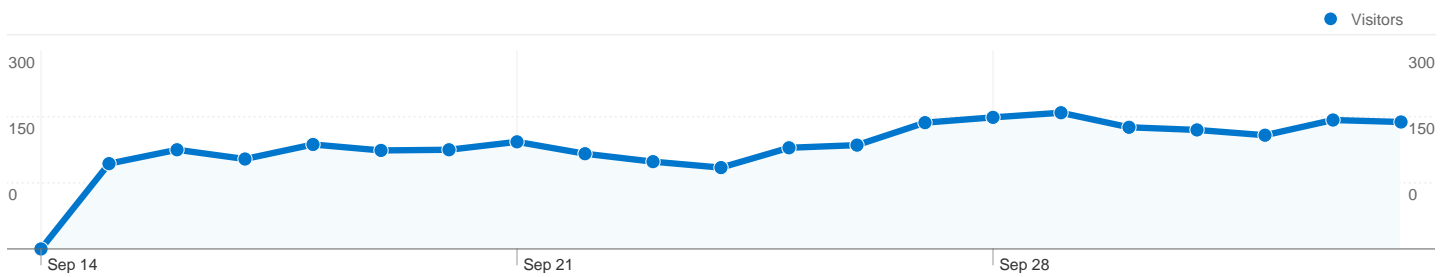

### Visitors Overview

Visitors  
1,701

### Traffic Sources Overview

- Search Engines  
2,747.00 (51.96%)
- Direct Traffic  
1,799.00 (34.03%)
- Referring Sites  
741.00 (14.02%)

## 1,701 people visited this site

5,287 Visits

1,701 Absolute Unique Visitors

58,348 Pageviews

11.04 Average Pageviews

00:09:21 Time on Site

26.20% Bounce Rate

26.42% New Visits

**5,287 visits came from 32 countries/territories**

Site Usage

Country/Territory	Visits	Pages/Visit	Avg. Time on Site	% New Visits	Bounce Rate
<b>Visits</b> <b>5,287</b> % of Site Total: 100.00%	<b>Pages/Visit</b> <b>11.04</b> Site Avg: 11.04 (0.00%)	<b>Avg. Time on Site</b> <b>00:09:21</b> Site Avg: 00:09:21 (0.00%)	<b>% New Visits</b> <b>26.57%</b> Site Avg: 26.42% (0.57%)	<b>Bounce Rate</b> <b>26.20%</b> Site Avg: 26.20% (0.00%)	
Romania	5,093	11.15	00:09:27	26.06%	25.84%
(not set)	48	6.19	00:04:01	4.17%	25.00%
Italy	38	8.63	00:06:00	31.58%	26.32%
United States	20	13.25	00:19:40	35.00%	25.00%
Spain	11	1.91	00:02:10	63.64%	72.73%
Brazil	10	1.40	00:00:00	20.00%	60.00%
Greece	8	29.00	00:18:11	87.50%	50.00%
Germany	8	4.62	00:10:06	50.00%	25.00%
France	7	3.57	00:01:30	57.14%	14.29%