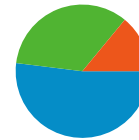

- Search Engines
  2,747.00 (51.96%)
- Direct Traffic
  1,799.00 (34.03%)
- Referring Sites
  741.00 (14.02%)

Top Traffic Sources

Sources	Visits	% visits	Keywords	Visits	% visits
google (organic)	2,626	49.67%	giony	462	16.82%
(direct) ((none))	1,799	34.03%	giony.ro	305	11.10%
giony.ro (referral)	113	2.14%	versuri elena gheorghe	49	1.78%
us.mc363.mail.yahoo.com	95	1.80%	versuri steaua di vreati	44	1.60%
us.mg2.mail.yahoo.com	80	1.51%	sirma granzulea lilicea mea	38	1.38%