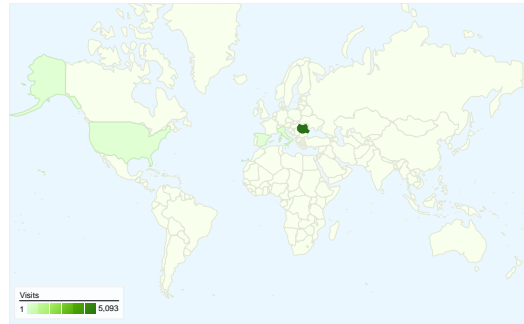

Map Overlay world

Traffic Sources Overview

- Search Engines
  2,747.00 (51.96%)
- Direct Traffic
  1,799.00 (34.03%)
- Referring Sites
  741.00 (14.02%)

Content Overview

Pages	Pageviews	% Pageviews
/	2,260	3.87%
/versuri	1,461	2.50%
/mp3player	1,031	1.77%
/m/versuri-muzica-pindu/1	898	1.54%
/user_search.php	689	1.18%