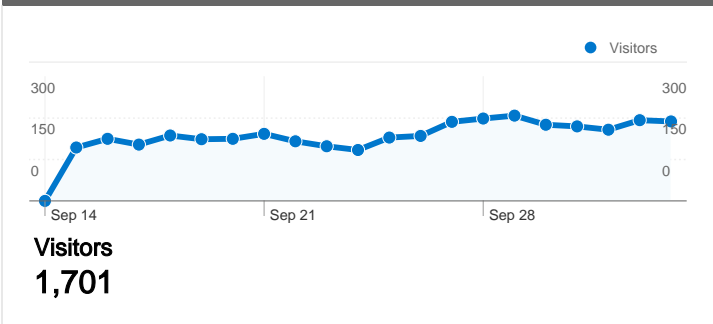

### Visitors Overview

Visitors  
1,701

### Traffic Sources Overview

- Search Engines  
2,747.00 (51.96%)
- Direct Traffic  
1,799.00 (34.03%)
- Referring Sites  
741.00 (14.02%)

## 1,701 people visited this site

5,287 Visits

1,701 Absolute Unique Visitors

58,348 Pageviews

11.04 Average Pageviews

00:09:21 Time on Site

26.20% Bounce Rate

26.42% New Visits

**5,287 visits came from 32 countries/territories**

Site Usage

Country/Territory	Visits	Pages/Visit	Avg. Time on Site	% New Visits	Bounce Rate
<b>Visits</b> <b>5,287</b> % of Site Total: 100.00%	<b>Pages/Visit</b> <b>11.04</b> Site Avg: 11.04 (0.00%)	<b>Avg. Time on Site</b> <b>00:09:21</b> Site Avg: 00:09:21 (0.00%)	<b>% New Visits</b> <b>26.57%</b> Site Avg: 26.42% (0.57%)	<b>Bounce Rate</b> <b>26.20%</b> Site Avg: 26.20% (0.00%)	
Romania	5,093	11.15	00:09:27	26.06%	25.84%
(not set)	48	6.19	00:04:01	4.17%	25.00%
Italy	38	8.63	00:06:00	31.58%	26.32%
United States	20	13.25	00:19:40	35.00%	25.00%
Spain	11	1.91	00:02:10	63.64%	72.73%
Brazil	10	1.40	00:00:00	20.00%	60.00%
Greece	8	29.00	00:18:11	87.50%	50.00%
Germany	8	4.62	00:10:06	50.00%	25.00%
France	7	3.57	00:01:30	57.14%	14.29%