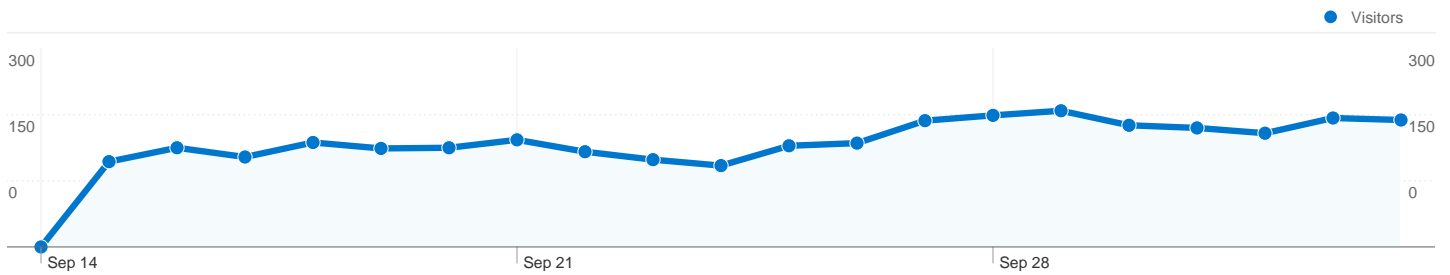

### Visitors Overview

Visitors  
1,701

## 1,701 people visited this site

5,287 Visits

1,701 Absolute Unique Visitors

58,348 Pageviews

11.04 Average Pageviews

00:09:21 Time on Site

26.20% Bounce Rate

26.42% New Visits

All traffic sources sent a total of 5,287 visits

-  34.03% Direct Traffic
-  14.02% Referring Sites
-  51.96% Search Engines

- Search Engines  
2,747.00 (51.96%)
- Direct Traffic  
1,799.00 (34.03%)
- Referring Sites  
741.00 (14.02%)