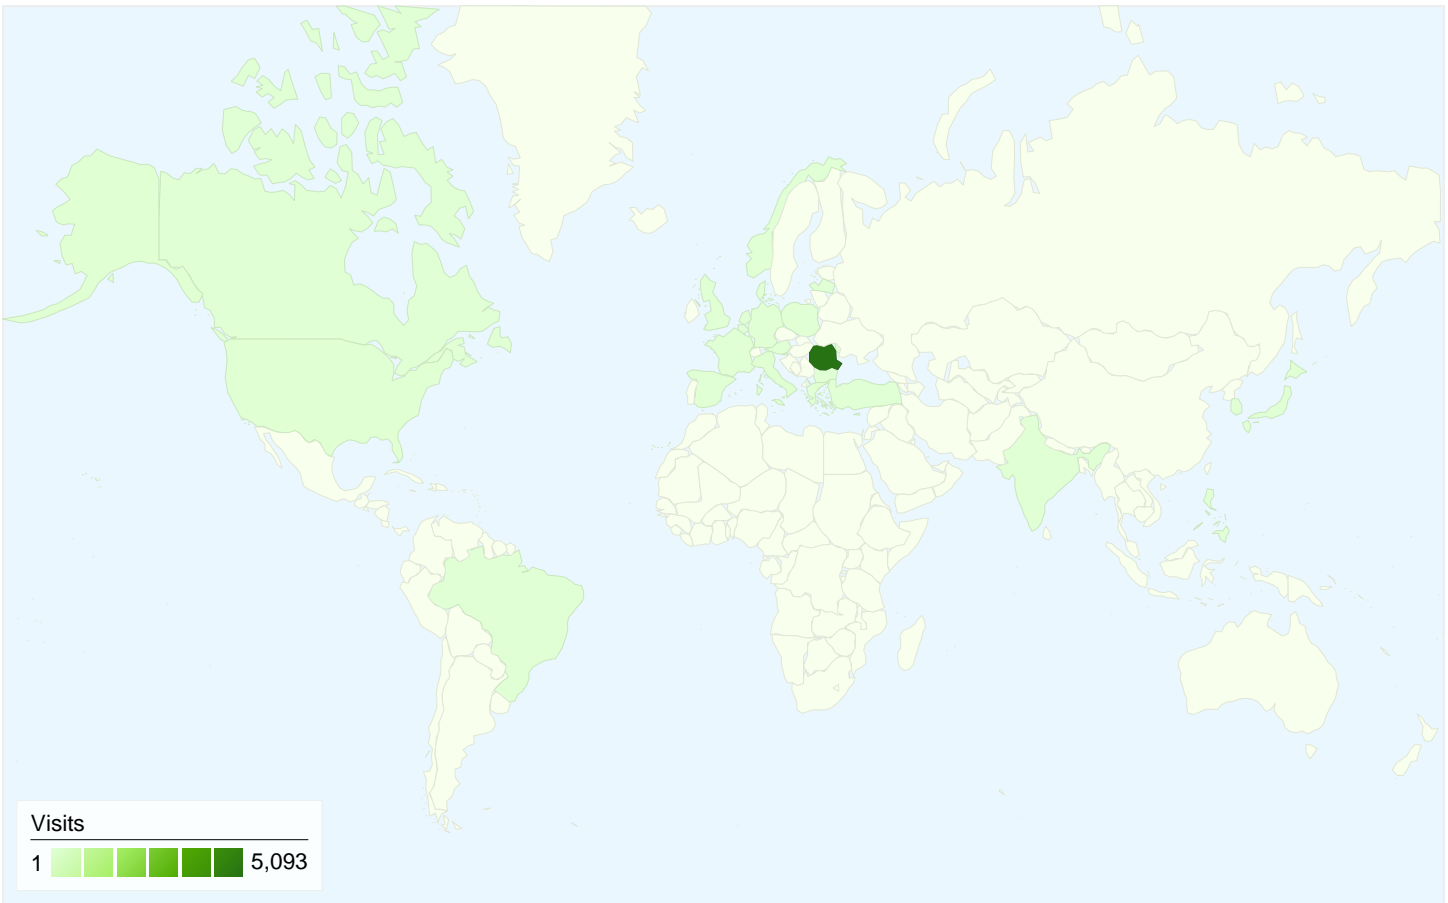

All traffic sources sent a total of 5,287 visits

-  34.03% Direct Traffic
-  14.02% Referring Sites
-  51.96% Search Engines

- Search Engines  
2,747.00 (51.96%)
- Direct Traffic  
1,799.00 (34.03%)
- Referring Sites  
741.00 (14.02%)

## 1,701 people visited this site

5,287 Visits

1,701 Absolute Unique Visitors

58,348 Pageviews

11.04 Average Pageviews

00:09:21 Time on Site

26.20% Bounce Rate

26.42% New Visits

**5,287 visits came from 32 countries/territories**

Site Usage

Country/Territory	Visits	Pages/Visit	Avg. Time on Site	% New Visits	Bounce Rate
<b>Visits</b> <b>5,287</b> % of Site Total: 100.00%	<b>Pages/Visit</b> <b>11.04</b> Site Avg: 11.04 (0.00%)	<b>Avg. Time on Site</b> <b>00:09:21</b> Site Avg: 00:09:21 (0.00%)	<b>% New Visits</b> <b>26.57%</b> Site Avg: 26.42% (0.57%)	<b>Bounce Rate</b> <b>26.20%</b> Site Avg: 26.20% (0.00%)	
Romania	5,093	11.15	00:09:27	26.06%	25.84%
(not set)	48	6.19	00:04:01	4.17%	25.00%
Italy	38	8.63	00:06:00	31.58%	26.32%
United States	20	13.25	00:19:40	35.00%	25.00%
Spain	11	1.91	00:02:10	63.64%	72.73%
Brazil	10	1.40	00:00:00	20.00%	60.00%
Greece	8	29.00	00:18:11	87.50%	50.00%
Germany	8	4.62	00:10:06	50.00%	25.00%
France	7	3.57	00:01:30	57.14%	14.29%