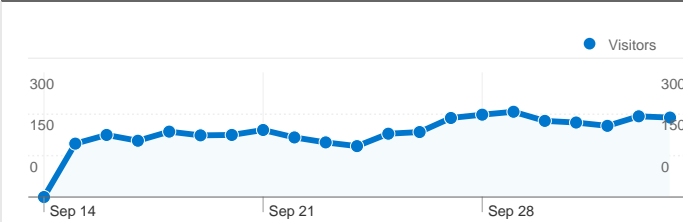

### Site Usage

5,287 Visits

26.20% Bounce Rate

58,348 Pageviews

00:09:21 Avg. Time on Site

11.04 Pages/Visit

26.42% % New Visits

### Visitors Overview

Visitors  
1,701

## 1,701 people visited this site

5,287 Visits

1,701 Absolute Unique Visitors

58,348 Pageviews

11.04 Average Pageviews

00:09:21 Time on Site

26.20% Bounce Rate

26.42% New Visits

**5,287 visits came from 32 countries/territories**

Site Usage

Country/Territory	Visits	Pages/Visit	Avg. Time on Site	% New Visits	Bounce Rate
<b>Visits</b> <b>5,287</b> % of Site Total: 100.00%	<b>Pages/Visit</b> <b>11.04</b> Site Avg: 11.04 (0.00%)	<b>Avg. Time on Site</b> <b>00:09:21</b> Site Avg: 00:09:21 (0.00%)	<b>% New Visits</b> <b>26.57%</b> Site Avg: 26.42% (0.57%)	<b>Bounce Rate</b> <b>26.20%</b> Site Avg: 26.20% (0.00%)	
Romania	5,093	11.15	00:09:27	26.06%	25.84%
(not set)	48	6.19	00:04:01	4.17%	25.00%
Italy	38	8.63	00:06:00	31.58%	26.32%
United States	20	13.25	00:19:40	35.00%	25.00%
Spain	11	1.91	00:02:10	63.64%	72.73%
Brazil	10	1.40	00:00:00	20.00%	60.00%
Greece	8	29.00	00:18:11	87.50%	50.00%
Germany	8	4.62	00:10:06	50.00%	25.00%
France	7	3.57	00:01:30	57.14%	14.29%