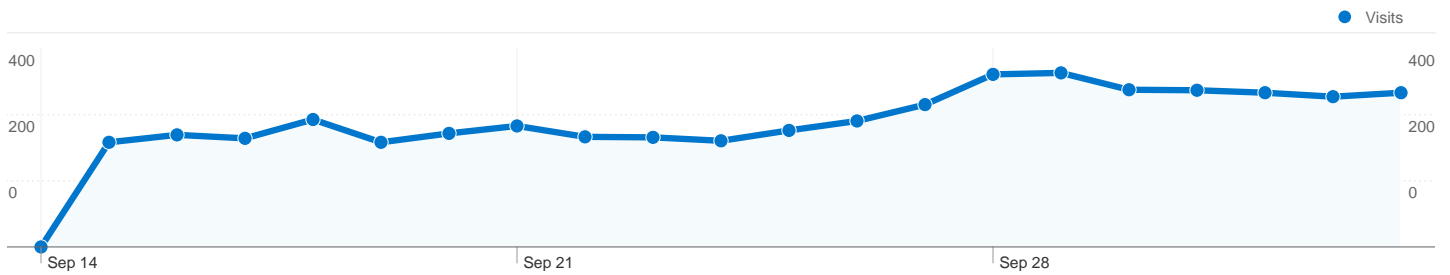

All traffic sources sent a total of 5,287 visits

- 34.03% Direct Traffic
- 14.02% Referring Sites
- 51.96% Search Engines

- Search Engines
  2,747.00 (51.96%)
- Direct Traffic
  1,799.00 (34.03%)
- Referring Sites
  741.00 (14.02%)

Top Traffic Sources

Sources	Visits	% visits	Keywords	Visits	% visits
google (organic)	2,626	49.67%	giony	462	16.82%
(direct) ((none))	1,799	34.03%	giony.ro	305	11.10%
giony.ro (referral)	113	2.14%	versuri elena gheorghe	49	1.78%
us.mc363.mail.yahoo.com	95	1.80%	versuri steaua di vreati	44	1.60%
us.mg2.mail.yahoo.com	80	1.51%	sirma granzulea lilicea mea	38	1.38%