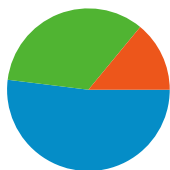

Traffic Sources Overview

- Search Engines
  2,747.00 (51.96%)
- Direct Traffic
  1,799.00 (34.03%)
- Referring Sites
  741.00 (14.02%)

Content Overview

Pages	Pageviews	% Pageviews
/	2,260	3.87%
/versuri	1,461	2.50%
/mp3player	1,031	1.77%
/m/versuri-muzica-pindu/1	898	1.54%
/user_search.php	689	1.18%